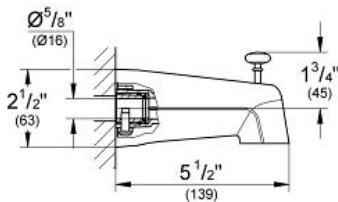

## Product Description:

Wall mounted spout with diverter